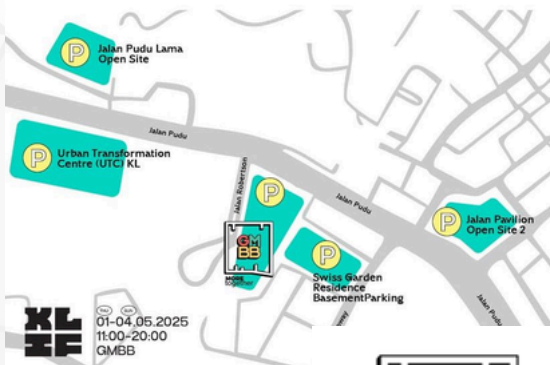

KNOWSKILLS
TVET

ACCOMMODATION AWANA PURI HOSTEL

Jalan 15/119, Taman Mutiara Barat Cheras, 56000 Kuala Lumpur

*ROOM TYPE

Master Room (Twin Sharing)
Double-Decker (Twin Sharing)
Single Room

Deposit RM 520*
Payment of Rental Payable every 2
months in advance

RENTAL INCLUSIVE OF

Water & Electricity per student
Wi-Fi to the apartment
Weekly Cleaning Service

5 minutes walking distance to MRT Station

*Terms and conditions apply. Booking of the hostel is determined on the rooms availability. There are also other accommodations available, also determined on the availability of the rooms. Rental prices are subject to change.

WHERE ARE WE?

LOT 9-13, GMBB, NO.2, JALAN ROBERTSON, BUKIT BINTANG, 50150, KUALA LUMPUR

PUBLIC TRANSPORT

BUKIT BINTANG MRT 10 MINS WALK
PLAZA RAKYAT LRT 10 MINS WALK
HANG TUAH MONORAIL 10 MINS WALK
MERDEKA MRT 15 MINS WALK
RAPIDKL BUS 420
RAPIDKL BUS 590

PLACES TO PARK

CONTACT US

COVID SSM : 202201047572(1493269-T)

GM-9-13, GMBB, Bukit Bintang,
No. 2 Jalan Robertson,
50150, Kuala Lumpur

www.knowskillstvet.com

ksinfo@knowskillstvet.com

+6018-2079369

KNOWSKILLS TVET COLLEGE SOCIAL MEDIA

KNOWLEDGE & SKILL TVET ACADEMY SDN BHD

202201047572 (1493269-T)

LONDON ACADEMY OF PROFESSIONAL TRAINING SDN BHD

202401019427 (1565276-M)

Lot 9-13, GMBB Mall, Jalan Robertson, Bukit Bintang, 50150 Kuala Lumpur, WPKL.