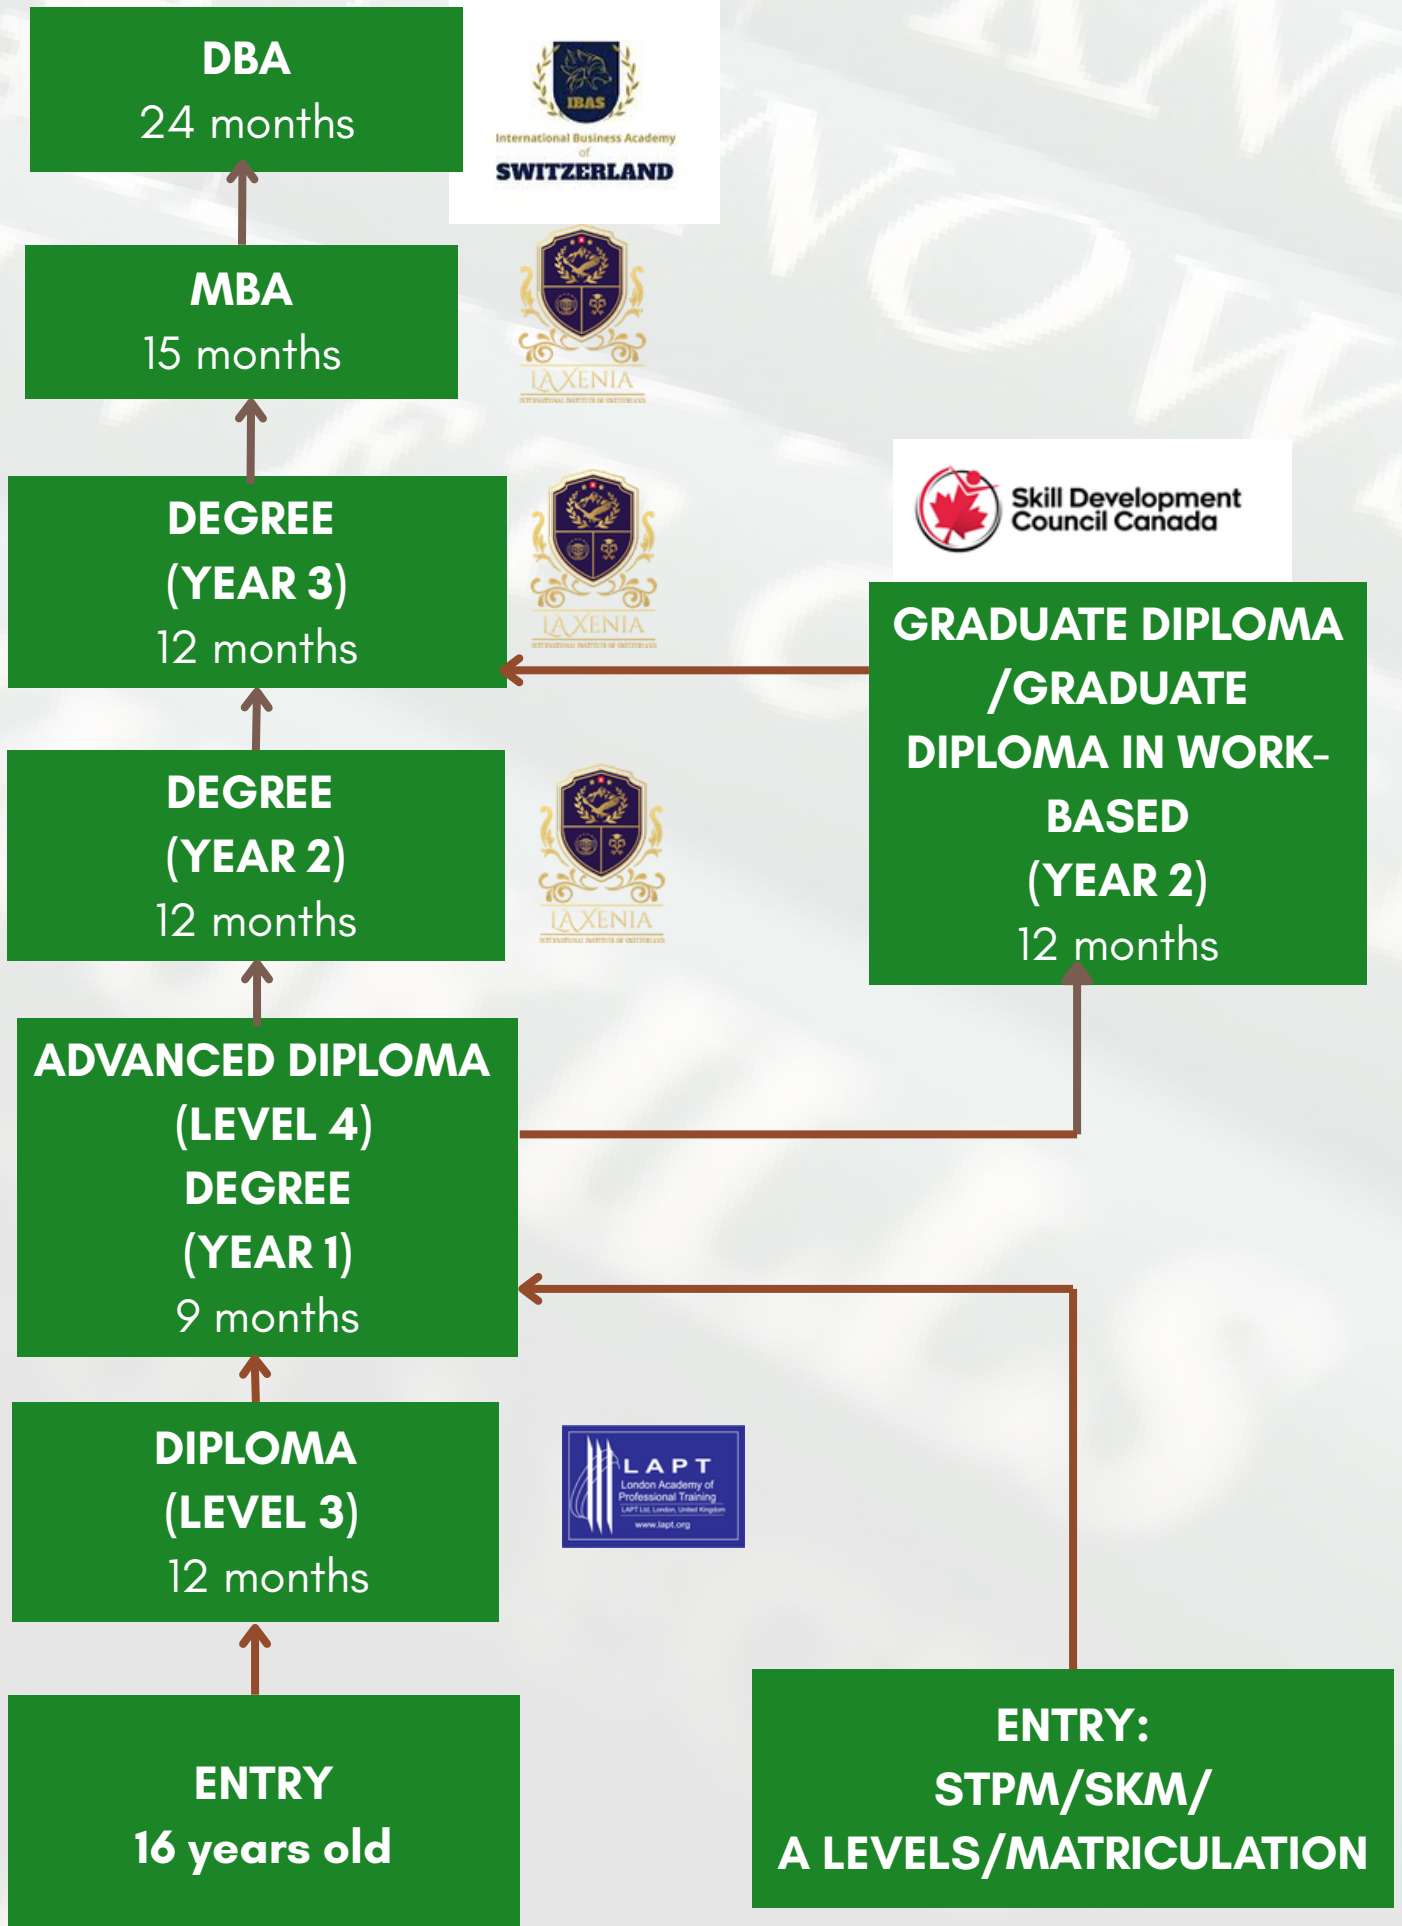

**GM-9-13, GMBB, Bukit Bintang,
No. 2 Jalan Robertson,
50150, Kuala Lumpur**

*Terms and Conditions Apply

+6018-2079369
www.knowskillstvet.com

AWARDING BODY

PROGRAMMES

SCHOOL OF HOTEL MANAGEMENT AND TOURISM	Months
Vocational Diploma in Travel & Tourism	12
Vocational Diploma in Hotel Management	12
Vocational Diploma in Event Management	12
Vocational Advanced Diploma in Culinary Arts & Pastry	9
Vocational Advanced Diploma in Travel & Tourism	9
Vocational Advanced Diploma in Hotel Management	9
Bachelor of Culinary Arts	24
Bachelor of Travel & Tourism Management	24
Bachelor of Hotel Management	24
SCHOOL OF BUSINESS & INFORMATION TECHNOLOGY	Months
Vocational Diploma in Business	12
Vocational Diploma in Office Administration	12
Vocational Diploma in Information Technology	12
Vocational Diploma in Applied Artificial Intelligence	12
Vocational Diploma in Digital Content Creation	12
Vocational Advanced Diploma in Business	9
Vocational Advanced Diploma in Information Technology	9
Bachelor of Business Management	24
Bachelor of Information Technology	24
Master of Business Administration	12
Doctorate in Business Administration	24

* Terms & Conditions Apply

PROGRAMMES

SCHOOL OF CREATIVE ARTS AND MEDIA	Months
Vocational Diploma in Graphic Design and Visualisation	12
Vocational Diploma in Virtual Reality	12
Vocational Diploma in Multimedia Technology	12
Vocational Diploma in Music	12
Vocational Diploma in Film Production	12
Vocational Advanced Diploma in Music	9
Vocational Advanced Diploma in Film Production	9
Bachelor of Music	24
SCHOOL OF HEALTH CARE	Months
Vocational Diploma in Geriatric Care & Caregiver	12
Vocational Diploma in Confinement Care & Caregiver	12
CENTRE FOR SPECIAL NEEDS EDUCATION	Months
Skills Proficiency Certificate	6
Vocational Diploma in Principles of Special Education Needs	12