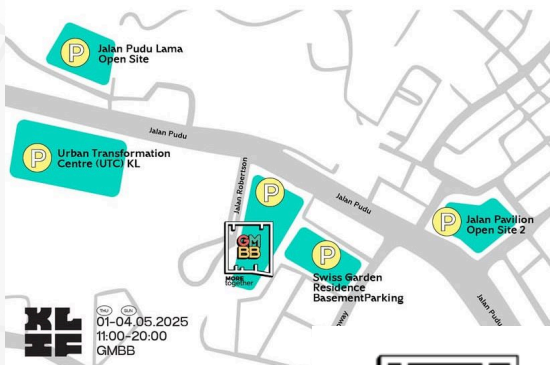

KNOWSKILLS
TVET

ACCOMMODATION AWANA PURI HOSTEL

Jalan 15/119, Taman Mutiara Barat Cheras, 56000 Kuala Lumpur

*ROOM TYPE

Master Room (Twin Sharing)
Double-Decker (Twin Sharing)
Single Room

Deposit RM 520*
Payment of Rental Payable every 2
months in advance

RENTAL INCLUSIVE OF

Water & Electricity per student
Wi-Fi to the apartment
Weekly Cleaning Service

5 minutes walking distance to MRT Station

*Terms and conditions apply. Booking of the hostel is determined on the rooms availability. There are also other accommodations available, also determined on the availability of the rooms. Rental prices are subject to change.

WHERE ARE WE?

LOT 9-13, GMBB, NO.2, JALAN ROBERTSON, BUKIT BINTANG, 50150, KUALA LUMPUR

PUBLIC TRANSPORT

BUKIT BINTANG MRT 10 MINS WALK RAPIDKL BUS 420
PLAZA RAKYAT LRT 10 MINS WALK RAPIDKL BUS 590
HANG TUAH MONORAIL 10 MINS WALK
MERDEKA MRT 15 MINS WALK

PLACES TO PARK

CONTACT US

COID SSM : 202201047572(1493269-T)

GM-9-13, GMBB, Bukit Bintang,
No. 2 Jalan Robertson,
50150, Kuala Lumpur

www.knowskillstvet.com

ksinfo@knowskillstvet.com

+60189457462

KNOWSKILLS TVET COLLEGE SOCIAL MEDIA

KNOWLEDGE & SKILL TVET ACADEMY SDN BHD

202201047572 (1493269-T)

LONDON ACADEMY OF PROFESSIONAL TRAINING SDN BHD

202401019427 (1565276-M)

Lot 9-13, GMBB Mall, Jalan Robertson, Bukit Bintang, 50150 Kuala Lumpur, WPKL.