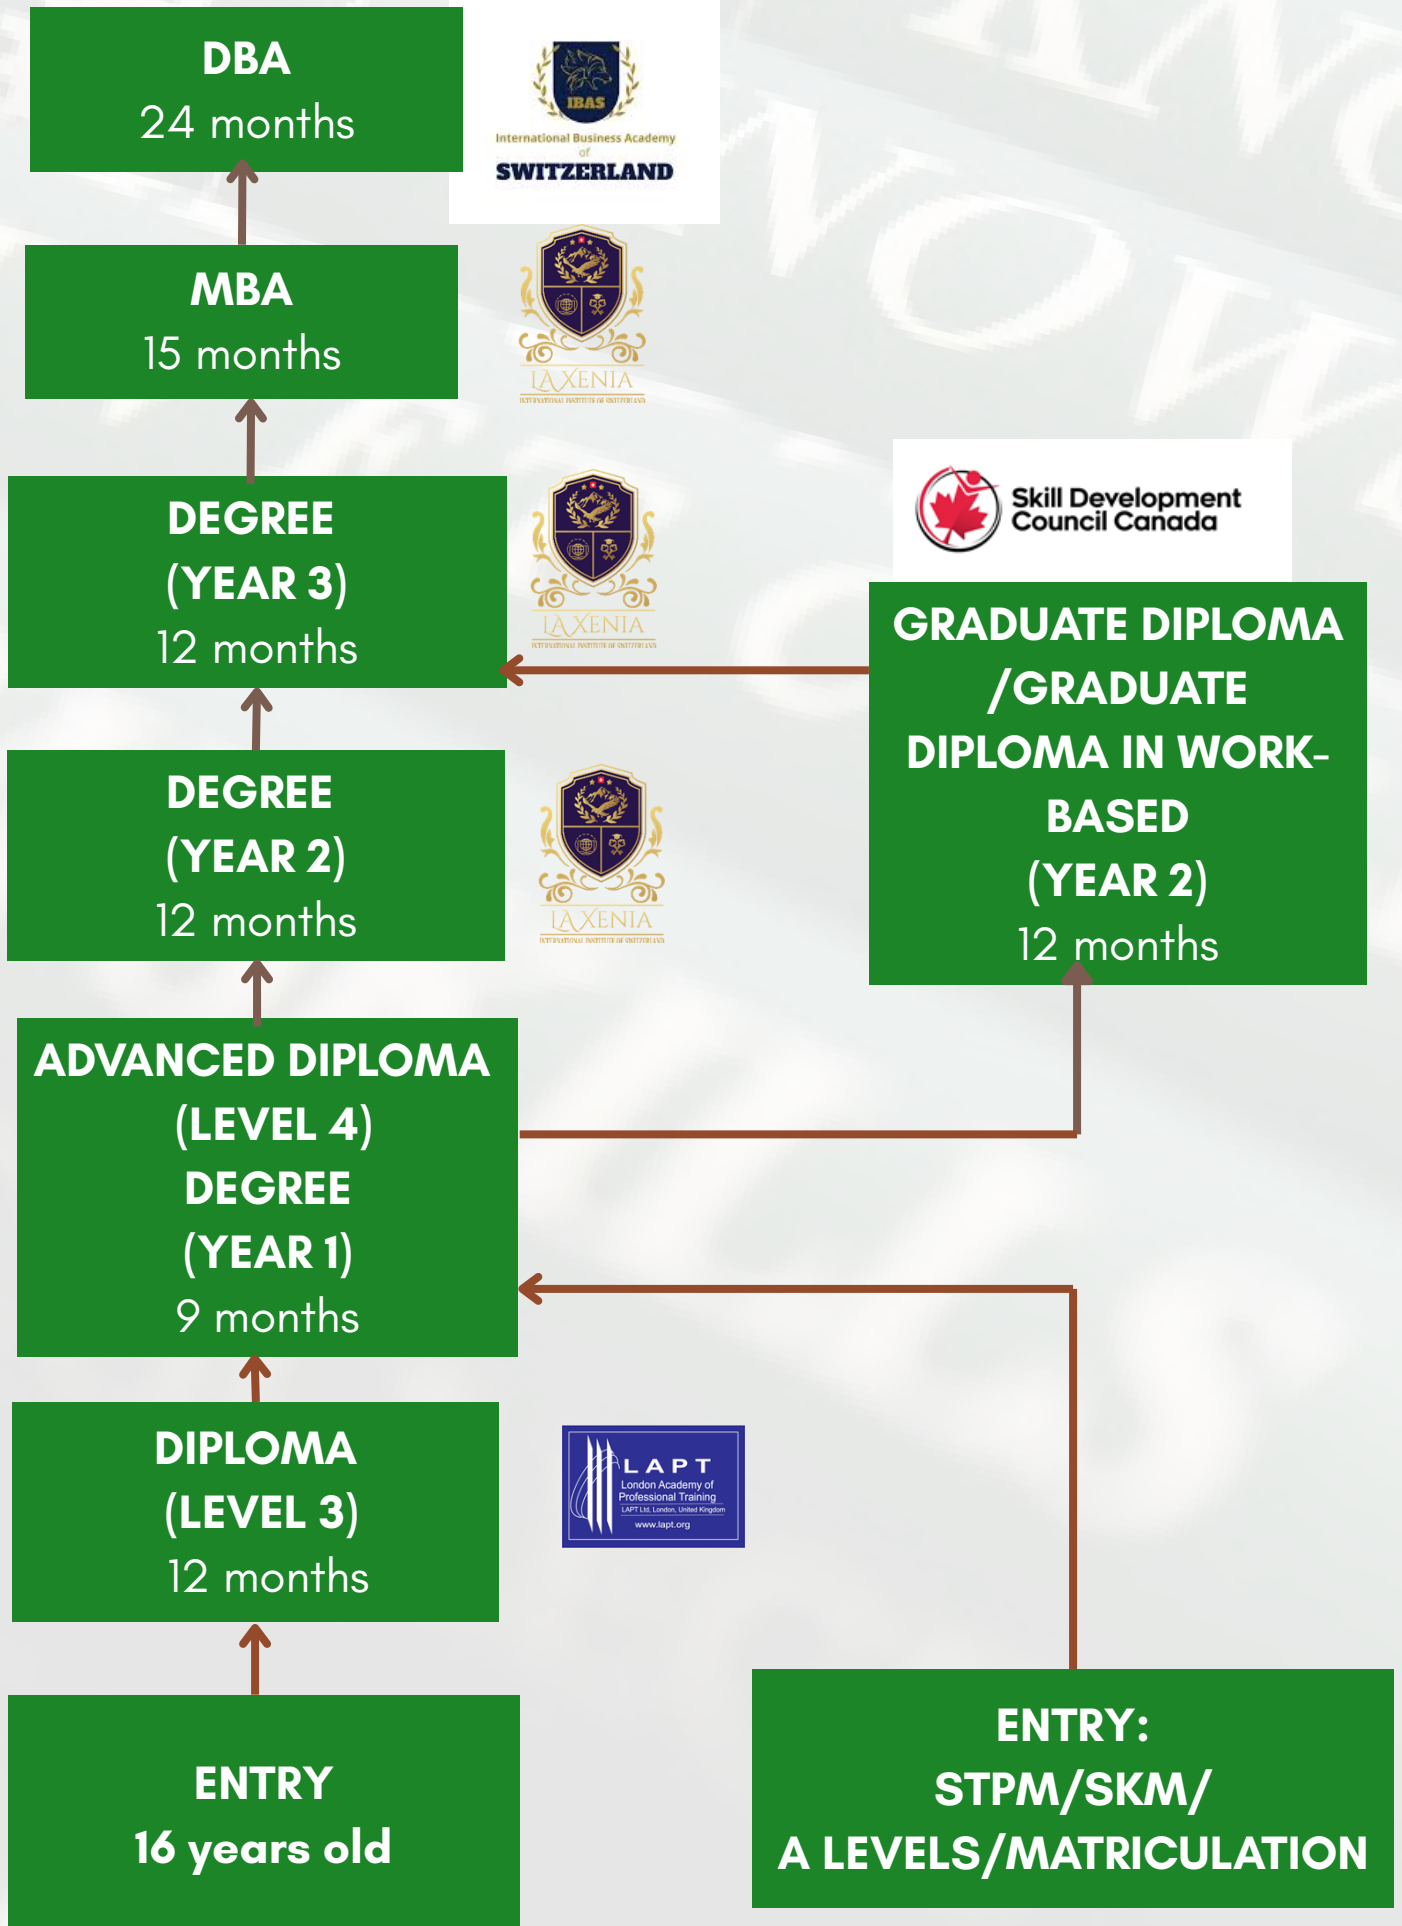

**GM-9-13, GMBB, Bukit Bintang,
No. 2 Jalan Robertson,
50150, Kuala Lumpur**

*Terms and Conditions Apply

+60189457462

www.knowskillstvet.com

AWARDING BODY

PROGRAMMES

SCHOOL OF HOTEL MANAGEMENT AND TOURISM	Months
Vocational Diploma in Culinary Arts & Pastry	12
Vocational Diploma in Travel & Tourism	12
Vocational Diploma in Hotel Management	12
Vocational Diploma in Event Management	12
Vocational Advanced Diploma in Culinary Arts & Pastry	9
Vocational Advanced Diploma in Travel & Tourism	9
Vocational Advanced Diploma in Hotel Management	9
Bachelor of Culinary Arts	24
Bachelor of Travel & Tourism Management	24
Bachelor of Hotel Management	24
SCHOOL OF BUSINESS & INFORMATION TECHNOLOGY	Months
Vocational Diploma in Business	12
Vocational Diploma in Office Administration	12
Vocational Diploma in Information Technology	12
Vocational Diploma in Applied Artificial Intelligence	12
Vocational Diploma in Digital Content Creation	12
Vocational Advanced Diploma in Business	9
Vocational Advanced Diploma in Information Technology	9
Bachelor of Business Management	24
Bachelor of Information Technology	24
Master of Business Administration	12
Doctorate in Business Administration	24