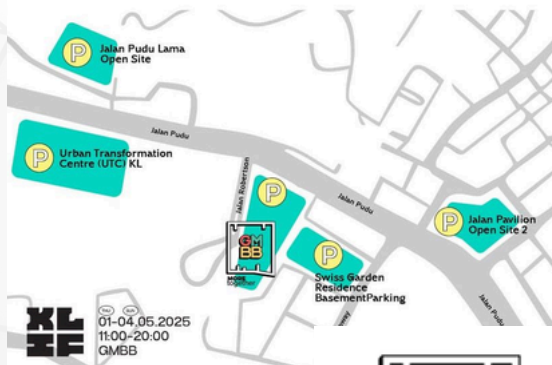

KNOWSKILLS
TVET

ACCOMMODATION AWANA PURI HOSTEL

Jalan 15/119, Taman Mutiara Barat Cheras, 56000 Kuala Lumpur

*ROOM TYPE

Master Room (Twin Sharing)
Double-Decker (Twin Sharing)
Single Room

Deposit RM 520*
Payment of Rental Payable every 2
months in advance

RENTAL INCLUSIVE OF

Water & Electricity per student
Wi-Fi to the apartment
Weekly Cleaning Service

5 minutes walking distance to MRT Station

*Terms and conditions apply. Booking of the hostel is determined on the rooms availability. There are also other accommodations available, also determined on the availability of the rooms. Rental prices are subject to change.

WHERE ARE WE?

LOT 9-13, GMBB, NO.2, JALAN ROBERTSON, BUKIT BINTANG, 50150, KUALA LUMPUR

PUBLIC TRANSPORT

BUKIT BINTANG MRT 10 MINS WALK
PLAZA RAKYAT LRT 10 MINS WALK
HANG TUAH MONORAIL 10 MINS WALK
MERDEKA MRT 15 MINS WALK
RAPIDKL BUS 420
RAPIDKL BUS 590

PLACES TO PARK

CONTACT US

COVID SSM : 202201047572(1493269-T)

GM-9-13, GMBB, Bukit Bintang,
No. 2 Jalan Robertson,
50150, Kuala Lumpur

www.knowskillstvet.com

ksinfo@knowskillstvet.com

60182079369

KNOWSKILLS TVET COLLEGE SOCIAL MEDIA

KNOWLEDGE & SKILL TVET ACADEMY SDN BHD

202201047572 (1493269-T)

LONDON ACADEMY OF PROFESSIONAL TRAINING SDN BHD

202401019427 (1565276-M)

Lot 9-13, GMBB Mall, Jalan Robertson, Bukit Bintang, 50150 Kuala Lumpur, WPKL.