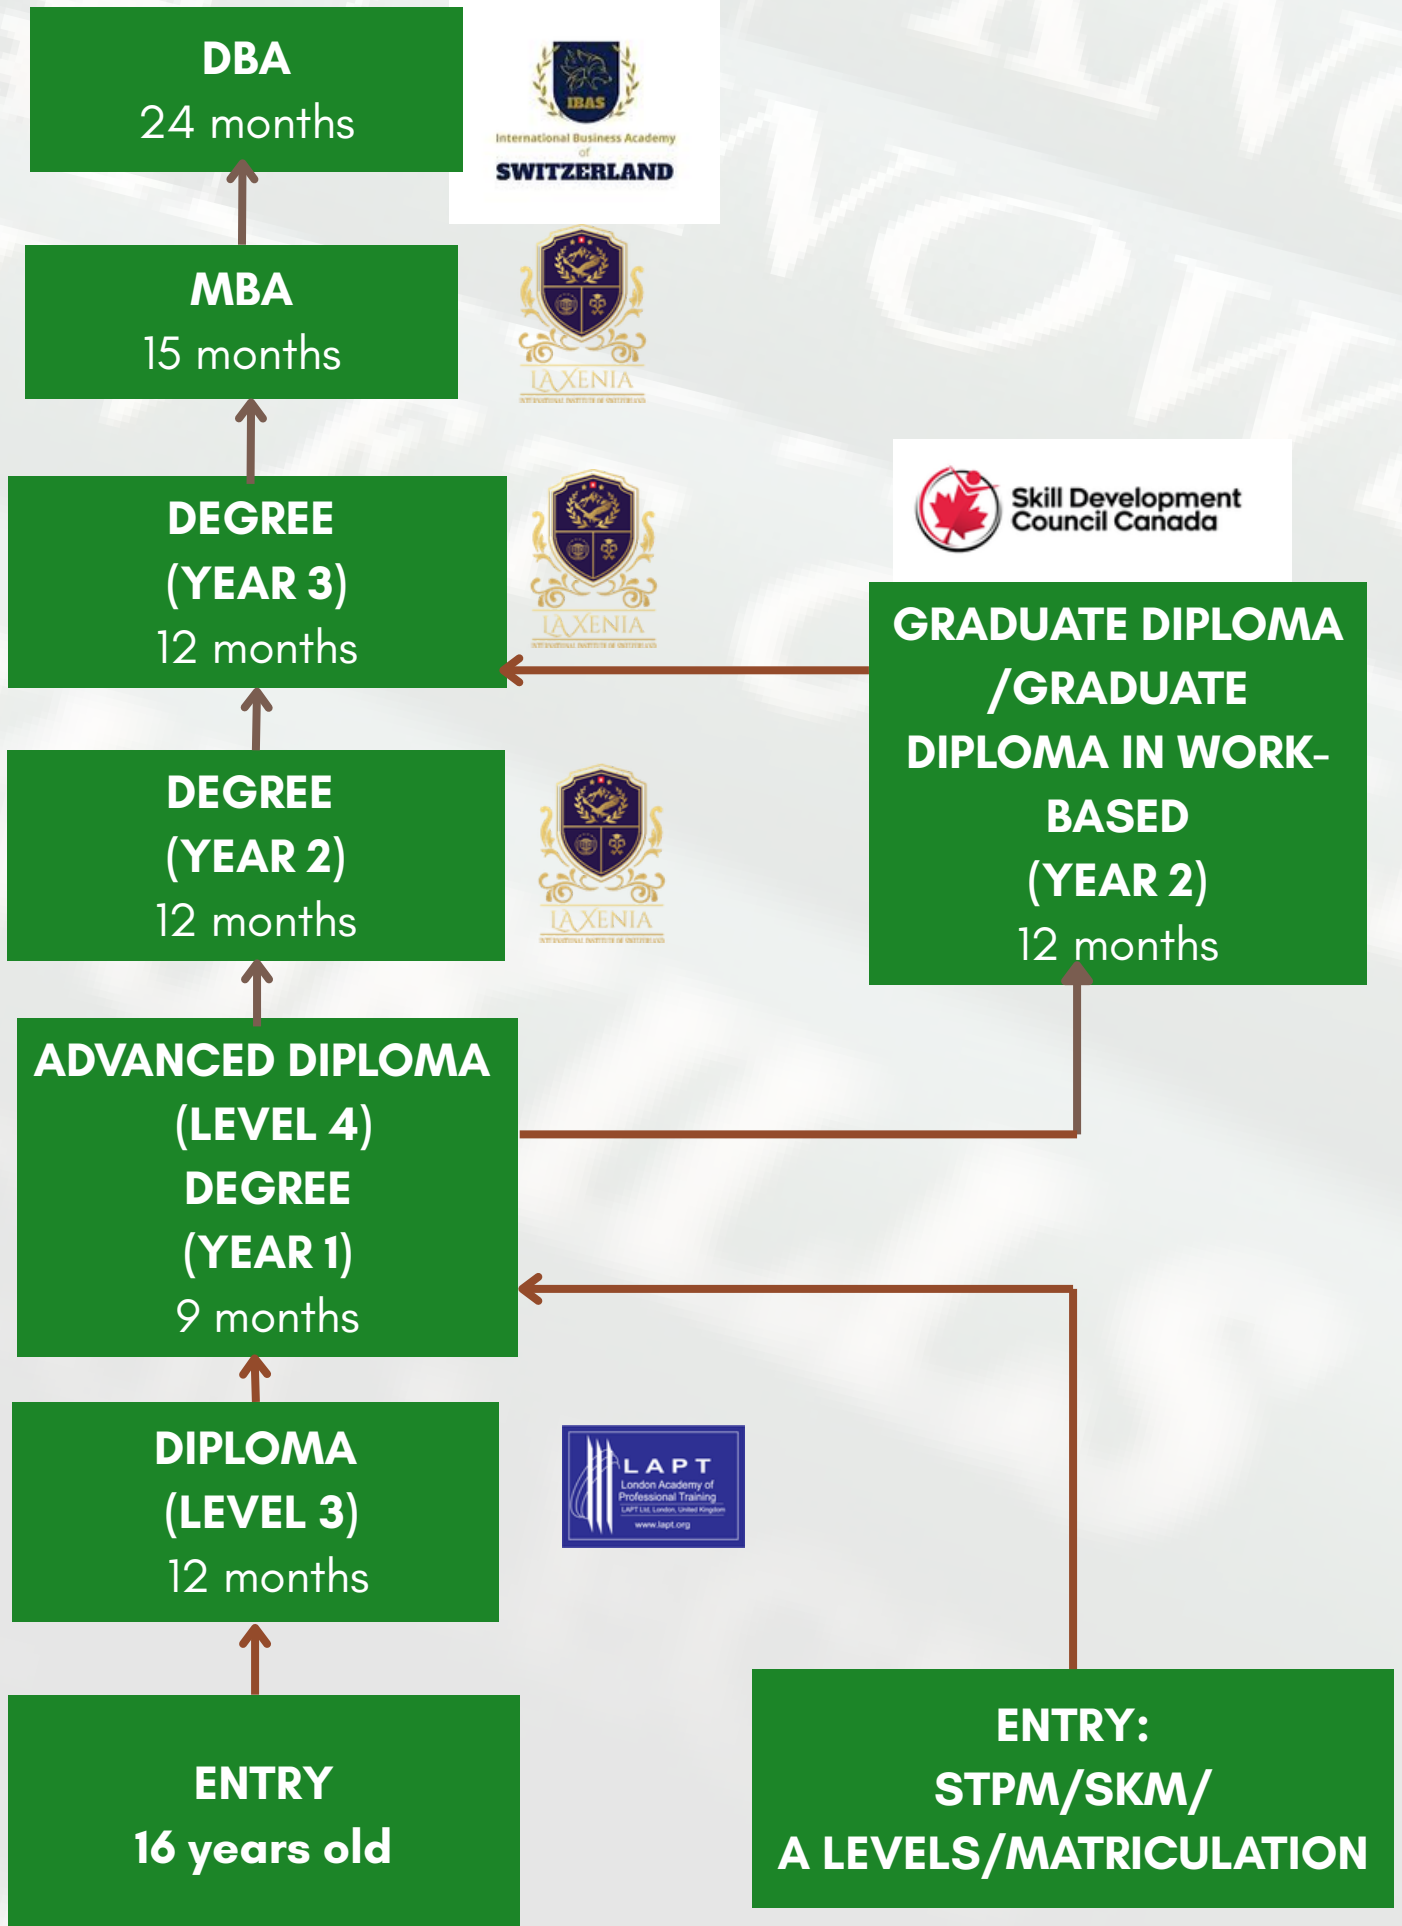

**GM-9-13, GMBB, Bukit Bintang,
No. 2 Jalan Robertson,
50150, Kuala Lumpur**

*Terms and Conditions Apply

60182079369

www.knowskillstvet.com

AWARDING BODY

PROGRAMMES

SCHOOL OF HOTEL MANAGEMENT AND TOURISM	Months
Vocational Diploma in Culinary Arts & Pastry	12
Vocational Diploma in Travel & Tourism	12
Vocational Diploma in Hotel Management	12
Vocational Diploma in Event Management	12
Vocational Advanced Diploma in Culinary Arts & Pastry	9
Vocational Advanced Diploma in Travel & Tourism	9
Vocational Advanced Diploma in Hotel Management	9
Bachelor of Culinary Arts	24
Bachelor of Travel & Tourism Management	24
Bachelor of Hotel Management	24
SCHOOL OF BUSINESS & INFORMATION TECHNOLOGY	Months
Vocational Diploma in Business	12
Vocational Diploma in Office Administration	12
Vocational Diploma in Information Technology	12
Vocational Diploma in Applied Artificial Intelligence	12
Vocational Diploma in Digital Content Creation	12
Vocational Advanced Diploma in Business	9
Vocational Advanced Diploma in Information Technology	9
Bachelor of Business Management	24
Bachelor of Information Technology	24
Master of Business Administration	12
Doctorate in Business Administration	24