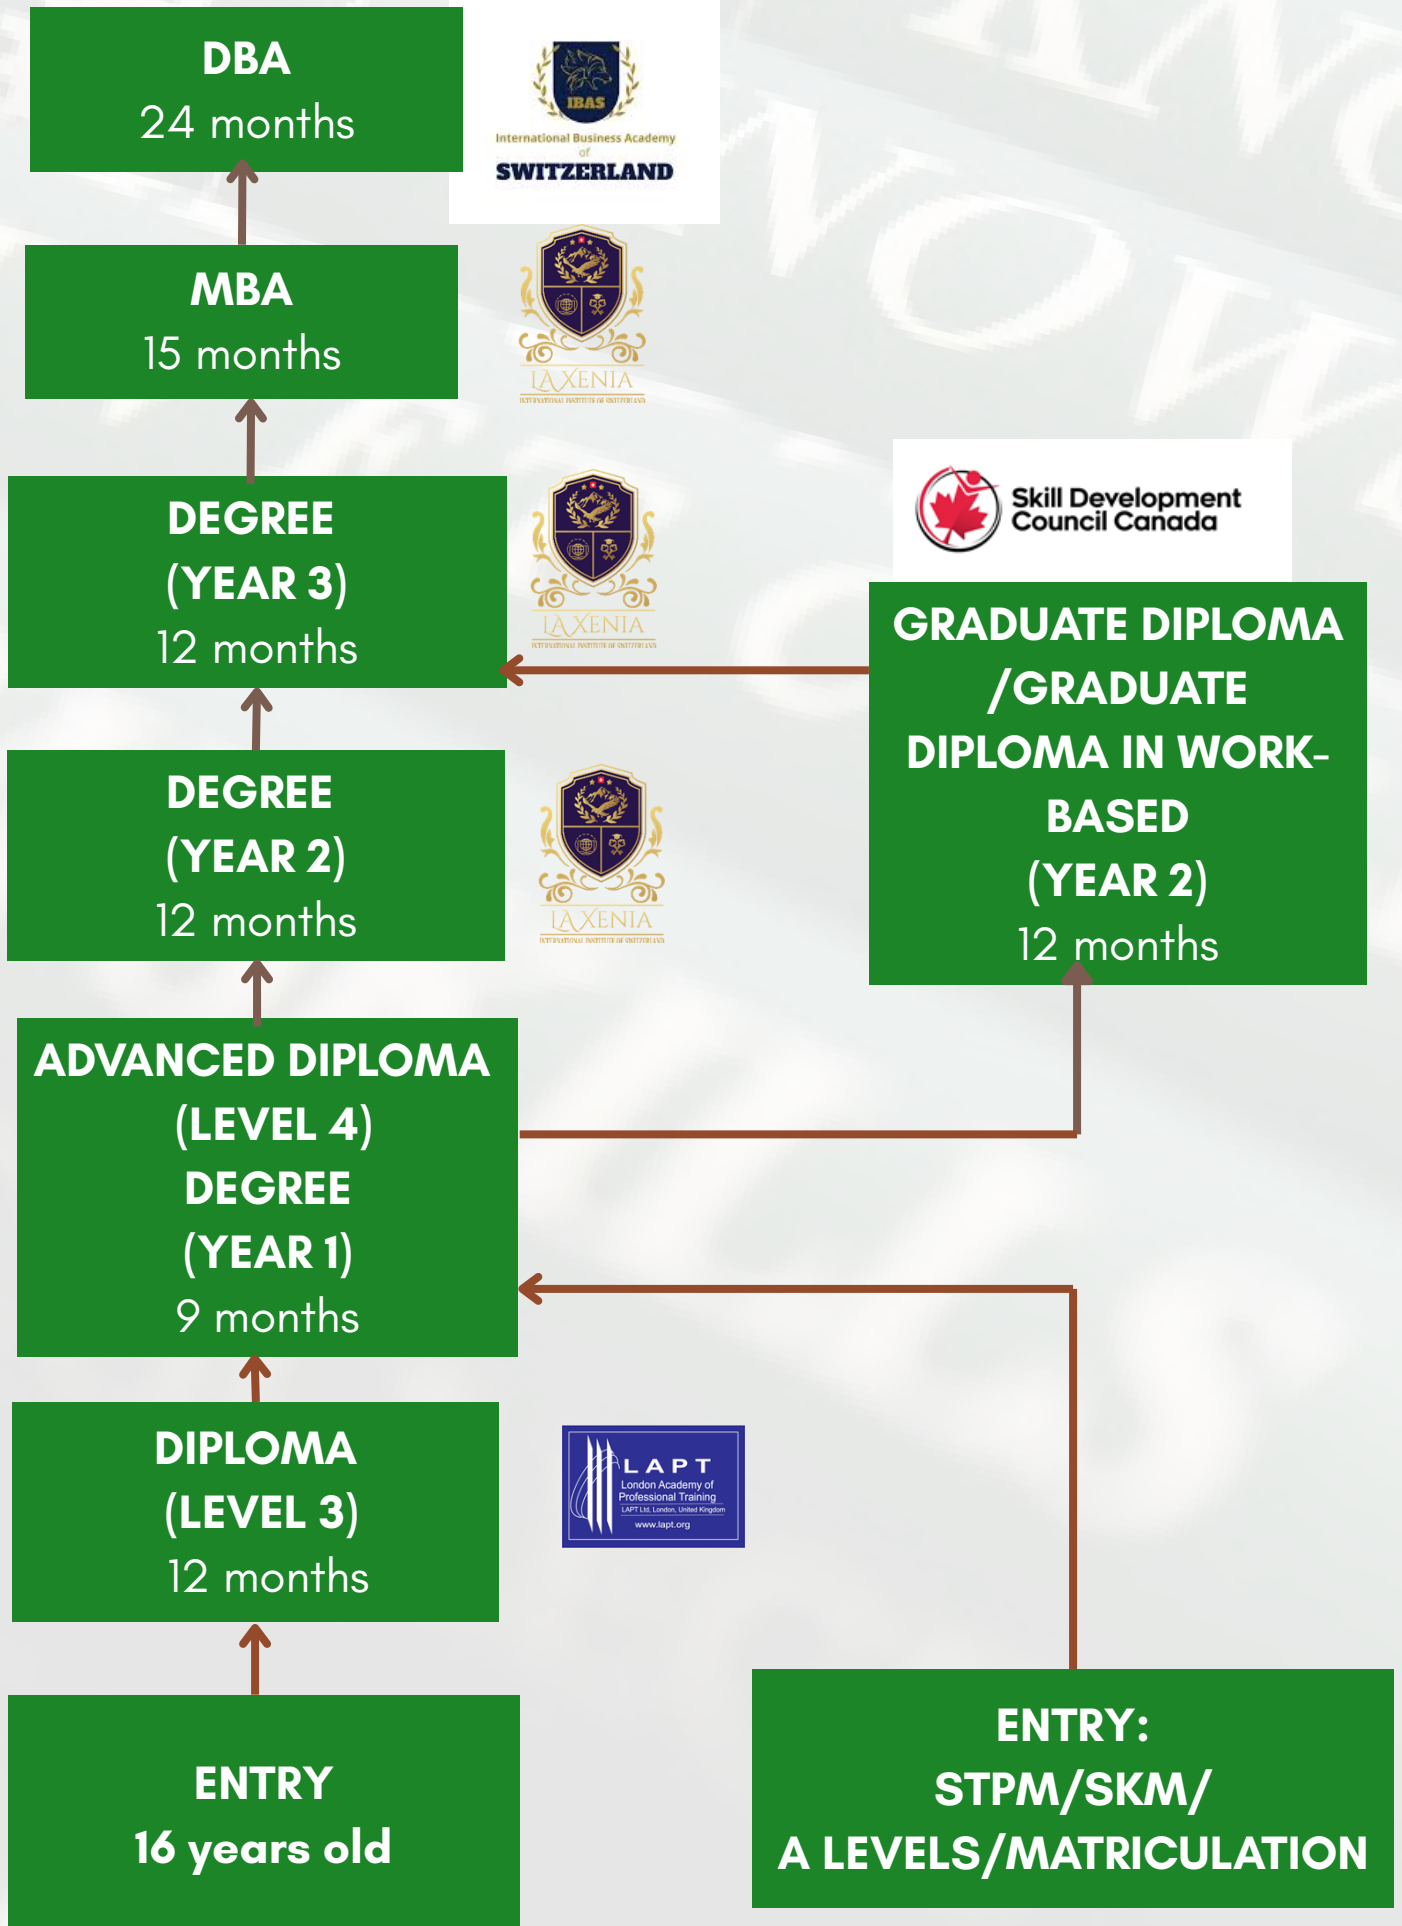

**GM-9-13, GMBB, Bukit Bintang,  
No. 2 Jalan Robertson,  
50150, Kuala Lumpur**

\*Terms and Conditions Apply

# PROGRAMMES

<b>SCHOOL OF HOTEL MANAGEMENT AND TOURISM</b>	<b>Months</b>
Vocational Diploma in Culinary Arts & Pastry	12
Vocational Diploma in Travel & Tourism	12
Vocational Diploma in Hotel Management	12
Vocational Diploma in Event Management	12
Vocational Advanced Diploma in Culinary Arts & Pastry	9
Vocational Advanced Diploma in Travel & Tourism	9
Vocational Advanced Diploma in Hotel Management	9
Bachelor of Culinary Arts	24
Bachelor of Travel & Tourism Management	24
Bachelor of Hotel Management	24
<b>SCHOOL OF BUSINESS &amp; INFORMATION TECHNOLOGY</b>	<b>Months</b>
Vocational Diploma in Business	12
Vocational Diploma in Office Administration	12
Vocational Diploma in Information Technology	12
Vocational Diploma in Applied Artificial Intelligence	12
Vocational Diploma in Digital Content Creation	12
Vocational Advanced Diploma in Business	9
Vocational Advanced Diploma in Information Technology	9
Bachelor of Business Management	24
Bachelor of Information Technology	24
Master of Business Administration	12
Doctorate in Business Administration	24